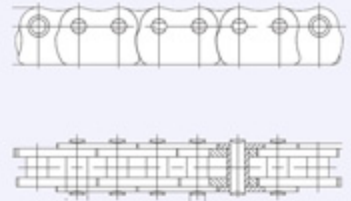

CHAIN OPENER SYSTEM WITH MAXI OPERATOR

SPECIFICATIONS

- The Maxi operator is a heavy duty operator
- Chain opener operator by Ø6mm heflex cable
- Ø12mm alum tubing with an internal antifriction polyethylene tube
- Capable of up to 10 sashes with minimum effect
- Max push / pull 500N / 1000N
- Retention Force up to 2000N
- Simple to install
- color : Grey other colors available

■ Double link stainless steel chain

Double Link Chain Opener HDC-1 (300mm-350mm)

■ Dimension

HELEFLEX MAXI OPERATOR

HELEFLEX MAXI OPERATOR →

CHAIN OPENER