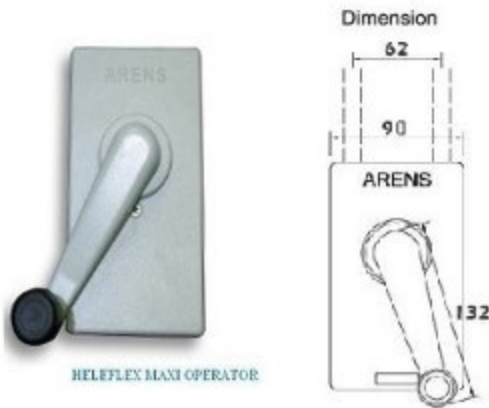

CHAIN OPENER SYSTEM WITH MAXI OPERATOR

SPECIFICATIONS

- The Maxi operator is a heavy duty operator
- Chain opener operator by Ø6mm heflex cable
- Ø12mm alum tubing with an internal antifriction polyethylene tube
- Capable of up to 10 sashes with minimum effect
- Max push / pull 500N / 1000N
- Retention Force up to 2000N
- Simple to install
- color : Grey other colors available

■ Double link stainless steel chain

Double Link Chain Opener HDC-1 (300mm-350mm)

■ Dimension

HELEFLEX MAXI OPERATOR

HELEFLEX MAXI OPERATOR →

CHAIN OPENER