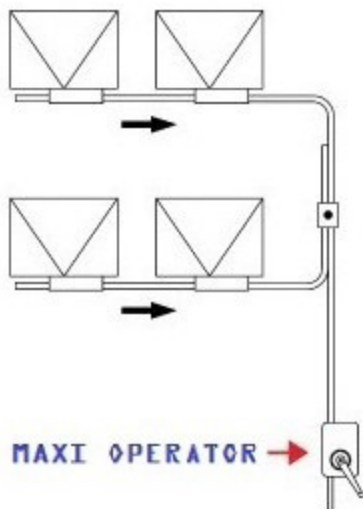

CHAIN OPENER SYSTEM WITH MAXI OPERATOR

SPECIFICATIONS

- The Maxi operator is a heavy duty operator
- Chain opener operator by Ø6mm heflex cable
- Ø12mm alum tubing with an internal antifriction polyethylene tube
- Capable of up to 10 sashes with minimum effect
- Max push / pull 500N / 1000N
- Retention Force up to 2000N
- Simple to install
- color : Grey other colors available

■ Double link stainless steel chain

Double Link Chain Opener HDC-1 (300mm-350mm)

■ Dimension

HELEFLEX MAXI OPERATOR

HELEFLEX MAXI OPERATOR →

CHAIN OPENER